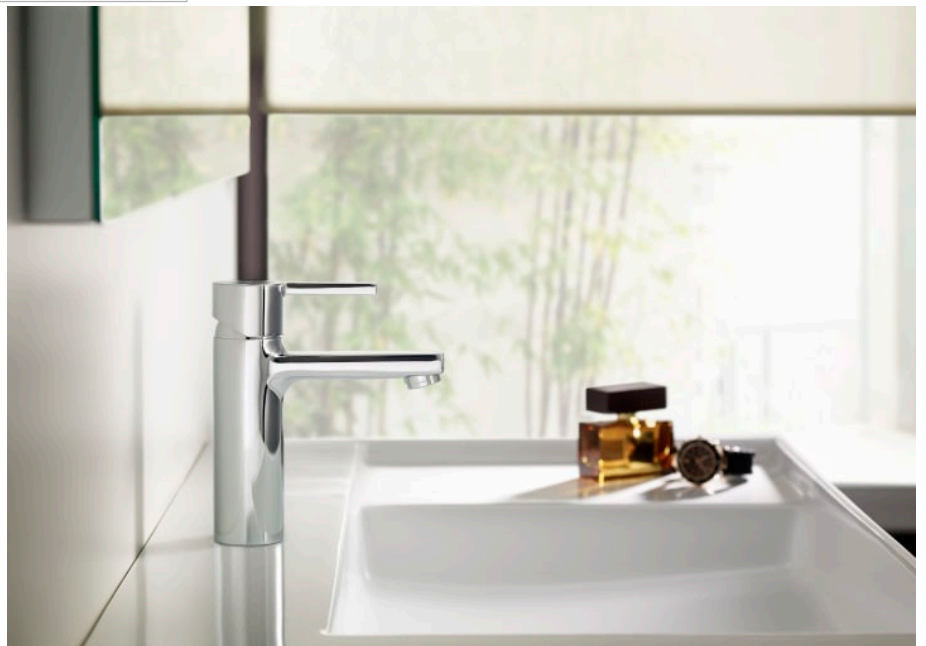

### FEATURES

Bidet mixer with pop-up waste and flexible supply hoses.

Application place: Bidet

Faucet type: Single-lever

Finish: Chrome

Flexible supply hoses included

Handle position: Top

Installation type: Deck-mounted

## Naia

Character and sophistication join in this collection of faucets with a minimalist design, born out of a perfect combination of cylindrical and square geometric shapes.