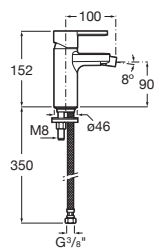

### FEATURES

Bidet mixer with pop-up waste and flexible supply hoses.

Application place: Bidet

Faucet type: Single-lever

Finish: Chrome

Flexible supply hoses included

Handle position: Top

Installation type: Deck-mounted